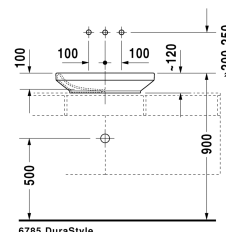

DuraStyle Washbowl # 0349600000

| < 600 mm > |

Washbowl	Dimension	Weight	Order number
ground, without overflow, without tap platform, fixings included, 600 mm			
Colors			
00 White Alpin			
Variant			
☒	600 x 380 mm	12.000 kilogram	0349600000
Sanitary ceramics with the special WonderGliss surface finish will remain clean and attractive-looking for a long time to come. When ordering WonderGliss please add a "1" as eleventh digit to the model number.			
Accessory			
Slotted waste for washbasins without overflow	50 mm	0.300 kilogram	005024
Design Siphon		1.500 kilogram	005036
Suitable products			
Vanity unit wall-mounted 1 pull-out compartment, countertop including one cut-out, for 1 above counter basin central, 800 x 550 mm	800 x 550 mm		KT6694
Vanity unit wall-mounted 1 pull-out compartment, countertop including one cut-out, for 1 above counter basin central, 1000 x 550 mm	1000 x 550 mm		KT6695
Vanity unit wall-mounted 1 pull-out compartment, countertop including one cut-out, for 1 above counter basin central, 1200 x 550 mm	1200 x 550 mm		KT6696
Vanity unit wall-mounted 2 pull-out compartments, 1 countertop with one cut-out or two cut-outs, for 1 or 2 above counter basins, 1400 x 550 mm	1400 x 550 mm		KT6697 B/L/R
Vanity unit wall-mounted 2 drawers, upper drawer including cut-out for siphon and siphon cover, countertop including one cut-out, for 1 above counter basin central, 800 x 550 mm	800 x 550 mm		KT6654
Vanity unit wall-mounted 2 drawers, upper drawer including cut-out for siphon and siphon cover, countertop including one cut-out, for 1 above counter basin central, 1000 x 550 mm	1000 x 550 mm		KT6655