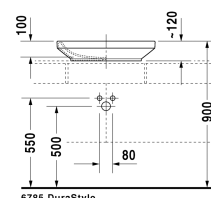

DuraStyle Washbowl # 0349600000

| < 600 mm > |

Washbowl	Dimension	Weight	Order number
ground, without overflow, without tap platform, fixings included, 600 mm			
Colors			
00 White Alpin			
Variant			
☒	600 x 380 mm	12.000 kilogram	0349600000
Sanitary ceramics with the special WonderGliss surface finish will remain clean and attractive-looking for a long time to come. When ordering WonderGliss please add a "1" as eleventh digit to the model number.			
Accessory			
Slotted waste for washbasins without overflow	50 mm	0.300 kilogram	005024
Design Siphon		1.500 kilogram	005036
Suitable products			
Vanity unit wall-mounted 1 pull-out compartment, countertop including one cut-out, for 1 above counter basin central, 800 x 550 mm	800 x 550 mm		KT6694
Vanity unit wall-mounted 1 pull-out compartment, countertop including one cut-out, for 1 above counter basin central, 1000 x 550 mm	1000 x 550 mm		KT6695
Vanity unit wall-mounted 1 pull-out compartment, countertop including one cut-out, for 1 above counter basin central, 1200 x 550 mm	1200 x 550 mm		KT6696
Vanity unit wall-mounted 2 pull-out compartments, 1 countertop with one cut-out or two cut-outs, for 1 or 2 above counter basins, 1400 x 550 mm	1400 x 550 mm		KT6697 B/L/R
Vanity unit wall-mounted 2 drawers, upper drawer including cut-out for siphon and siphon cover, countertop including one cut-out, for 1 above counter basin central, 800 x 550 mm	800 x 550 mm		KT6654
Vanity unit wall-mounted 2 drawers, upper drawer including cut-out for siphon and siphon cover, countertop including one cut-out, for 1 above counter basin central, 1000 x 550 mm	1000 x 550 mm		KT6655