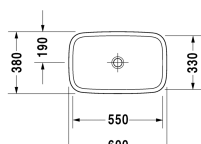

DuraStyle Washbowl # 0349600000

| < 600 mm > |

Washbowl	Dimension	Weight	Order number
ground, without overflow, without tap platform, fixings included, 600 mm			
Colors			
00 White Alpin			
Variant			
☒	600 x 380 mm	12.000 kilogram	0349600000
Sanitary ceramics with the special WonderGliss surface finish will remain clean and attractive-looking for a long time to come. When ordering WonderGliss please add a "1" as eleventh digit to the model number.			
Accessory			
Slotted waste for washbasins without overflow	50 mm	0.300 kilogram	005024
Design Siphon		1.500 kilogram	005036
Suitable products			
Vanity unit wall-mounted 1 pull-out compartment, countertop including one cut-out, for 1 above counter basin central, 800 x 550 mm	800 x 550 mm		KT6694
Vanity unit wall-mounted 1 pull-out compartment, countertop including one cut-out, for 1 above counter basin central, 1000 x 550 mm	1000 x 550 mm		KT6695
Vanity unit wall-mounted 1 pull-out compartment, countertop including one cut-out, for 1 above counter basin central, 1200 x 550 mm	1200 x 550 mm		KT6696
Vanity unit wall-mounted 2 pull-out compartments, 1 countertop with one cut-out or two cut-outs, for 1 or 2 above counter basins, 1400 x 550 mm	1400 x 550 mm		KT6697 B/L/R
Vanity unit wall-mounted 2 drawers, upper drawer including cut-out for siphon and siphon cover, countertop including one cut-out, for 1 above counter basin central, 800 x 550 mm	800 x 550 mm		KT6654
Vanity unit wall-mounted 2 drawers, upper drawer including cut-out for siphon and siphon cover, countertop including one cut-out, for 1 above counter basin central, 1000 x 550 mm	1000 x 550 mm		KT6655